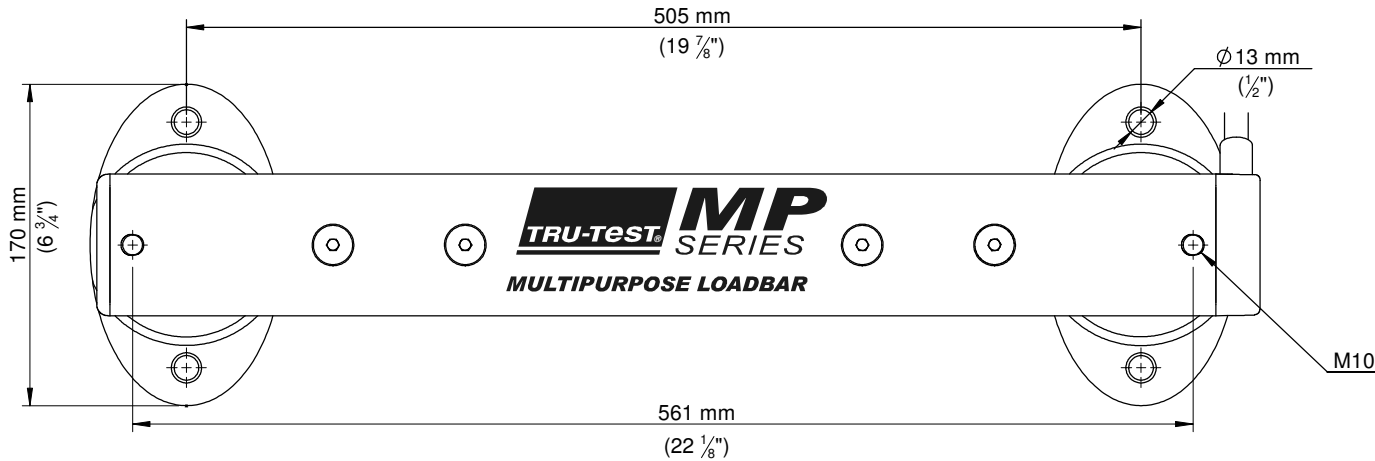

# MP600 Multi-Purpose Load Bar

www.tru-test.com  
 Tru-Test Limited, ISO 9001 Registered Company  
 PO Box 51078 Pakuranga, Auckland 1730, New Zealand  
 25 Carbine Rd, Mt Wellington, Phone +64 9 978 8888, Fax +64 9 978 8889  
 e-mail service@trutest.co.nz

DRAWING NOT TO SCALE.

OUTLINE DRAWING FOR OVERALL PRODUCT DIMENSIONS AND MOUNTING CENTERS. ALL IMPERIAL DIMENSIONS ARE APPROXIMATE ONLY.