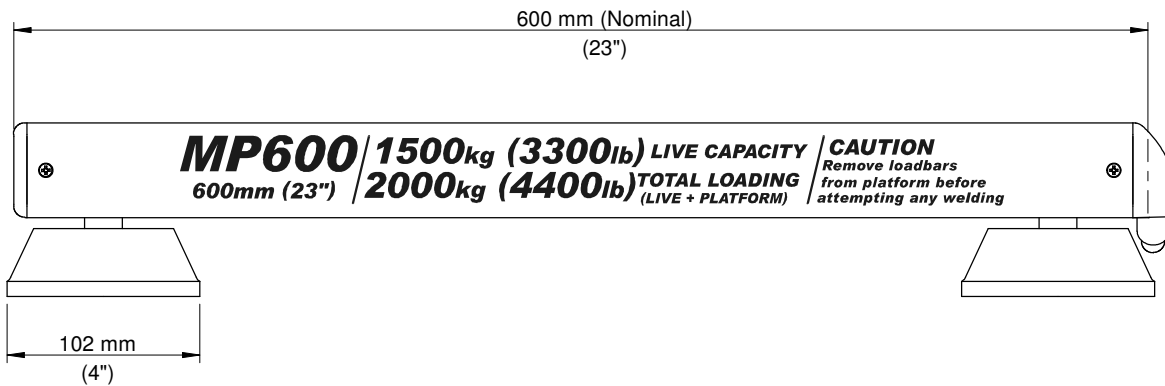

# MP600 Multi-Purpose Load Bar

www.tru-test.com  
 Tru-Test Limited, ISO 9001 Registered Company  
 PO Box 51078 Pakuranga, Auckland 1730, New Zealand  
 25 Carbine Rd, Mt Wellington, Phone +64 9 978 8888, Fax +64 9 978 8889  
 e-mail service@trutest.co.nz

DRAWING NOT TO SCALE.

OUTLINE DRAWING FOR OVERALL PRODUCT DIMENSIONS AND MOUNTING CENTERS. ALL IMPERIAL DIMENSIONS ARE APPROXIMATE ONLY.