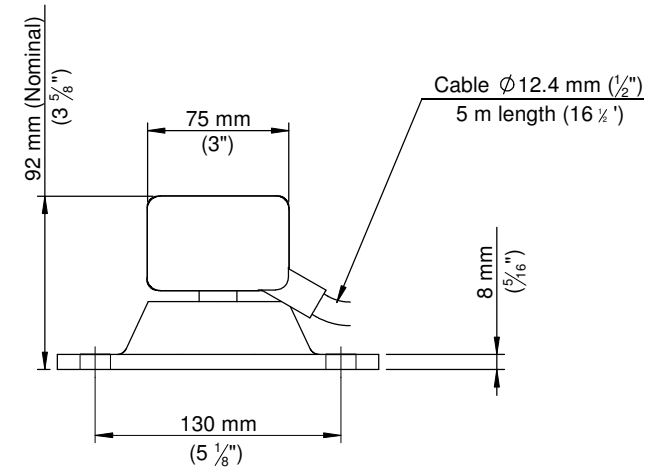

# MP600 Multi-Purpose Load Bar

www.tru-test.com  
 Tru-Test Limited, ISO 9001 Registered Company  
 PO Box 51078 Pakuranga, Auckland 1730, New Zealand  
 25 Carbine Rd, Mt Wellington, Phone +64 9 978 8888, Fax +64 9 978 8889  
 e-mail service@trutest.co.nz

DRAWING NOT TO SCALE.

OUTLINE DRAWING FOR OVERALL PRODUCT DIMENSIONS AND MOUNTING CENTERS. ALL IMPERIAL DIMENSIONS ARE APPROXIMATE ONLY.